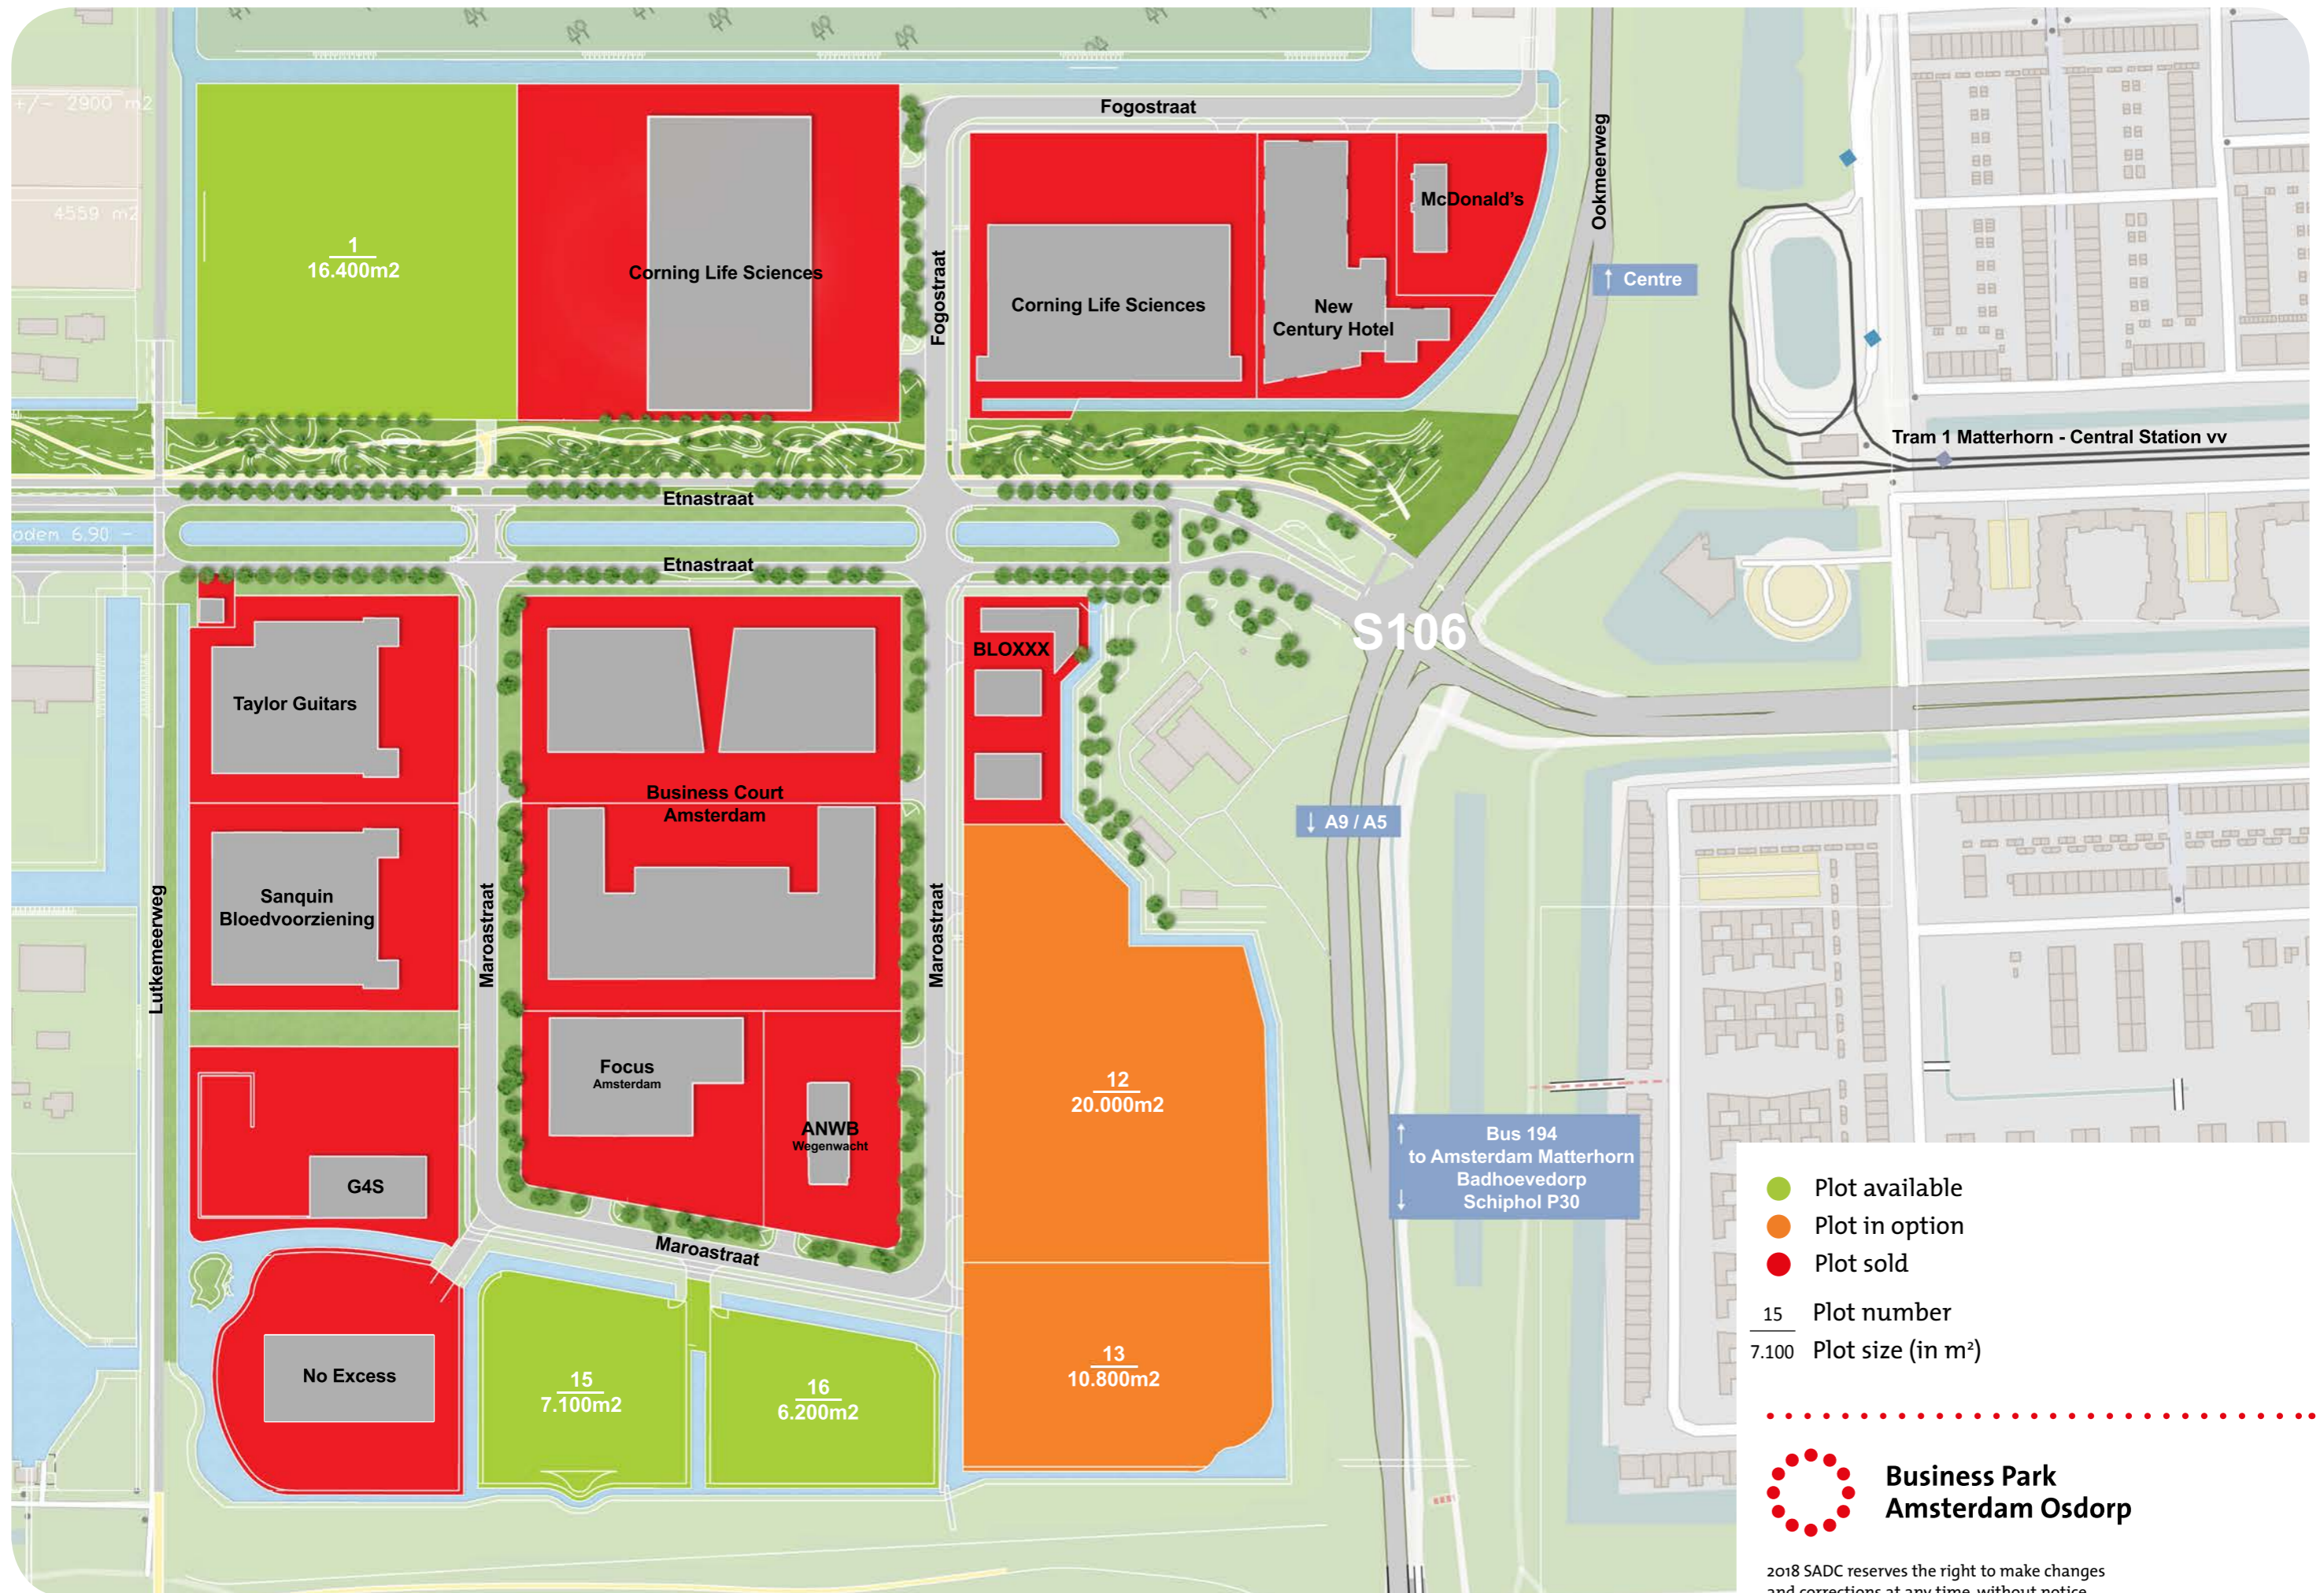

Plotmap

**Information**

Rob Wijnen, Salesmanager  
r.wijnen@sadc.nl  
T: +31(0)20 – 20 666 40  
M: +31(0)6 – 51 85 99 35

P.O. Box 75700  
1118 ZT Schiphol  
The Netherlands

[www.sadc.nl](http://www.sadc.nl)  
[www.bpao.nl](http://www.bpao.nl)  
Twitter: @BPAOsdorp

# Business Park Amsterdam Osdorp

- Plot available
- Plot in option
- Plot sold
- $\frac{15}{7.100}$  Plot number
- $\frac{15}{7.100}$  Plot size (in m<sup>2</sup>)

2018 SADC reserves the right to make changes and corrections at any time, without notice.